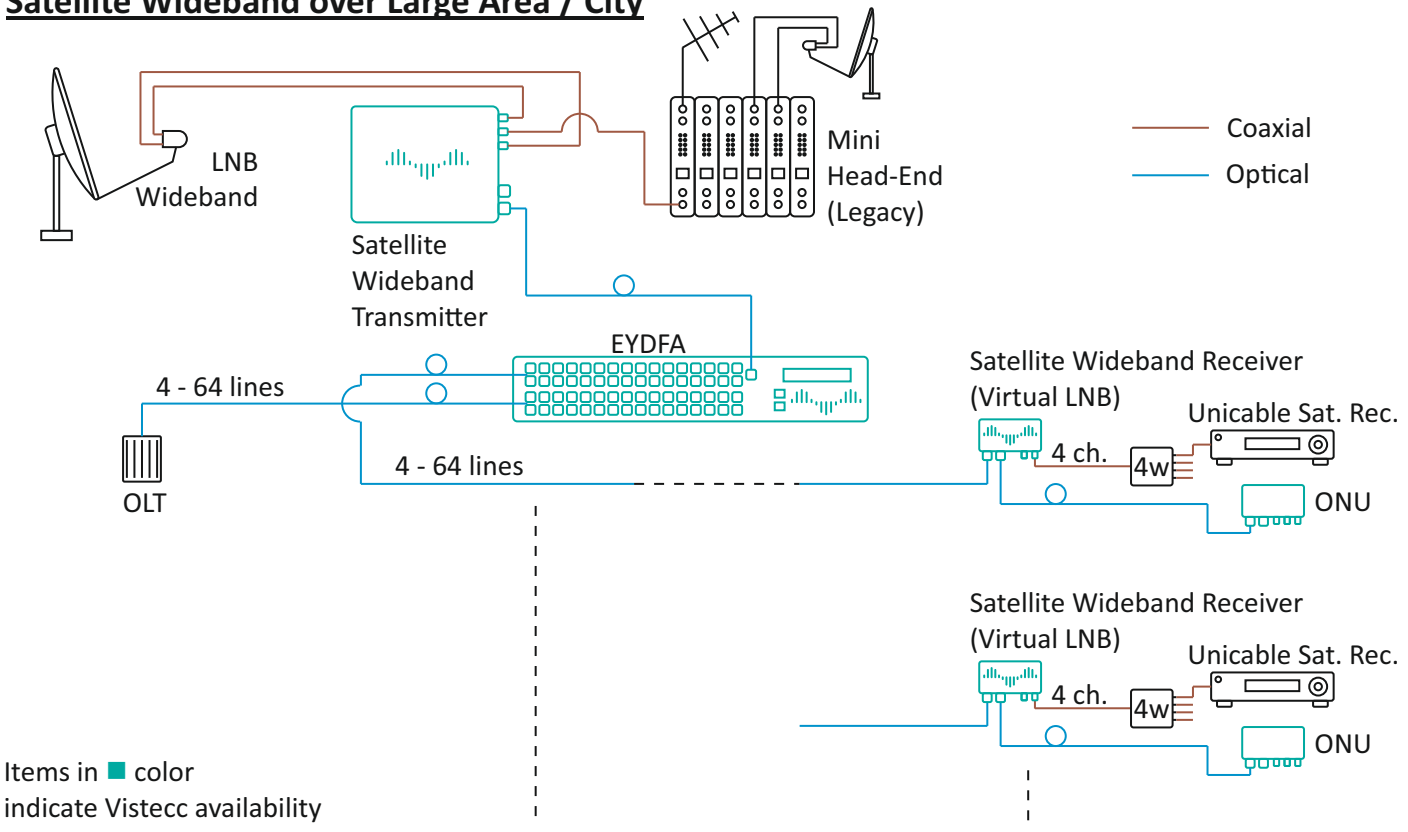

Satellite Wideband over Large Area / City

Non-Vistecc product and company names mentioned in this application sheet are the property of their respective owners/companies.